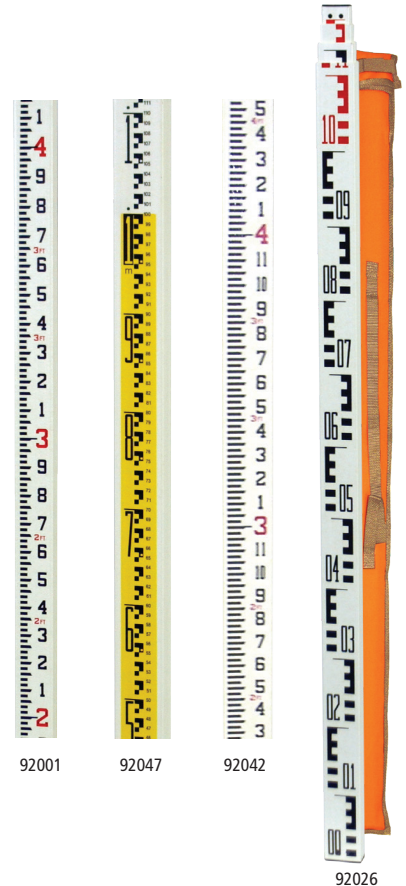

Day 12 Only!

Rectangular Series (CR) Leveling Rods

Rounded back corners for better gripping

PART NO	DESCRIPTION	MSRP	SALE PRICE
92001	CR-08 FT LEVELING ROD 10THS	\$63.54	\$29.86
92002	CR-08 FT LEVELING ROD INCHES	\$63.54	\$29.86
92021	CR-13 FT LEVELING ROD 10THS	\$95.33	\$44.81
92022	CR-13 FT LEVELING ROD INCHES	\$95.33	\$44.81
92026	CR-4.0 M LEVELING ROD "E" METRIC	\$118.05	\$55.48
92027	CR-4.0 .5CM LEVELING ROD METRIC	\$118.05	\$55.48
92031	CR-20 LEVELING ROD 10THS	\$152.91	\$71.87
92032	CR-20 8THS LEVELING ROD	\$152.91	\$71.87
92041	CR-16 LEVELING ROD 10THS	\$141.67	\$66.58
92042	CR-16 LEVELING ROD 8THS	\$141.67	\$66.58
92043	CR-5.0M LEVELING ROD PHILLY METRIC	\$141.67	\$66.58
92046	CR-5.0M LEVELING ROD "E" METRIC	\$141.67	\$66.58
92047	CR-5.0M .5CM LEVELING ROD METRIC	\$141.67	\$66.58
92048	CR-5.0 BRITISH "E" METER LEVEL ROD	\$141.67	\$66.58

NO MINIMUM ORDER QUANTITIES REQUIRED
Logos not available with this promotion

Hurry!

Contact your account manager today!
530-225-8155

Promo Code: **NARM122121**

*Offers apply only to products listed/shown in the 2021 12 Days of Christmas Special. No other discounts apply to this offer. Offer available only on the day listed at top of flyer. Photos shown may differ from actual products.